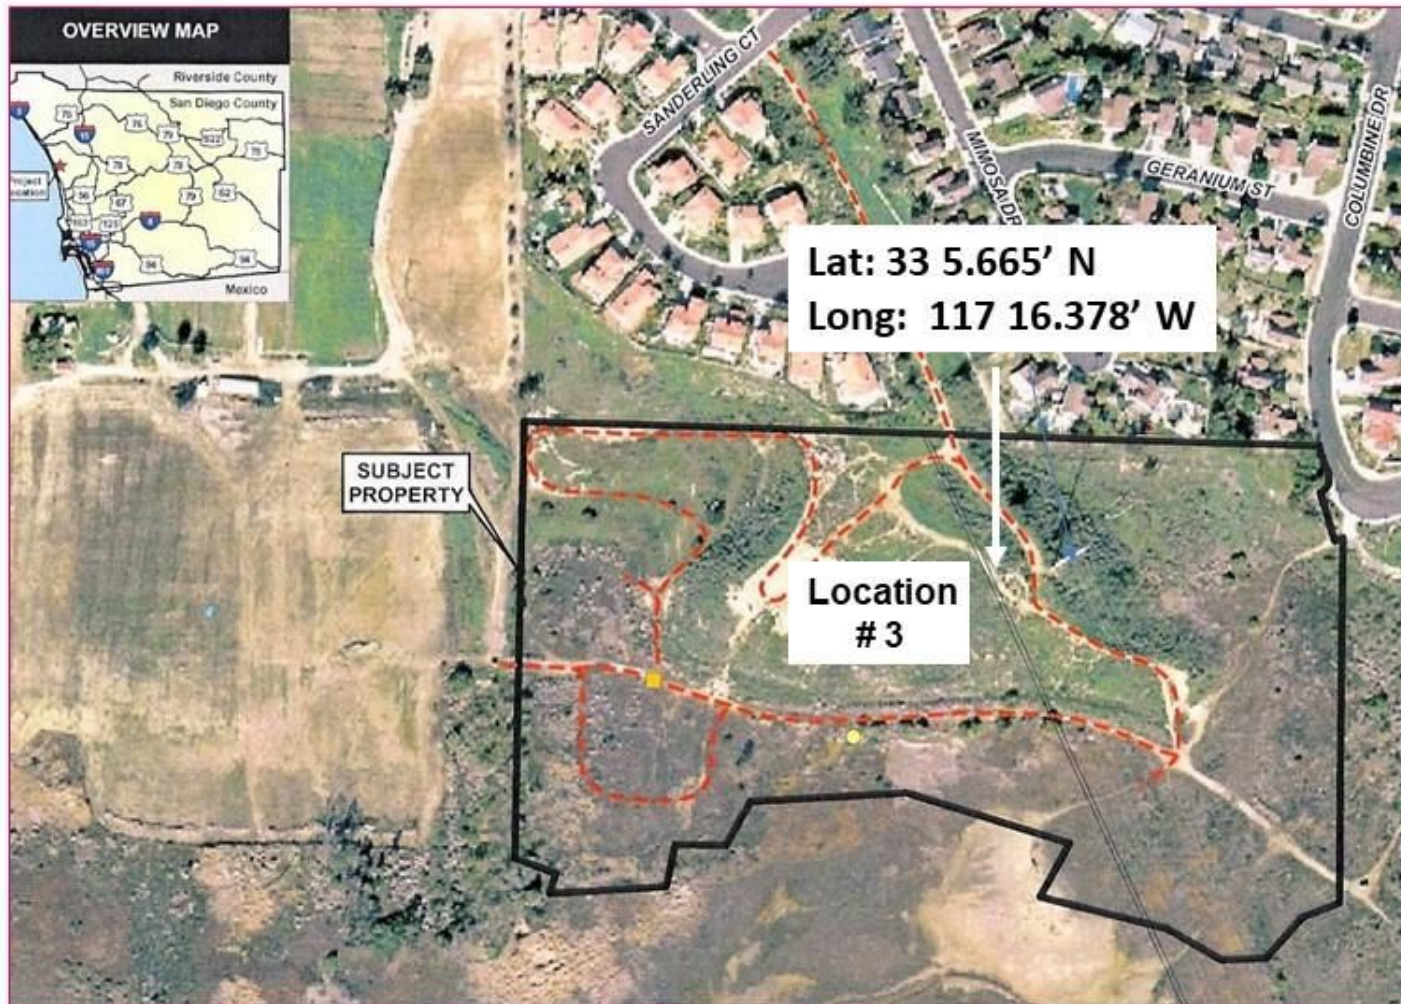

***Location #4 has been removed from the project
TOTAL ACREAGE = 33.6**

Rookery Site Location # 1 ~ 2.09 Acres

E2 & Trail Area– Location # 2 ~ 13.28 Acres

Cholla Point Site Location # 3 - ~ 18.2 Acres

Gonzalez canyon San Dieguito Lagoon

E2 and Trail site - Batiquitos Lagoon

Cholla Point - Batiquitos Lagoon